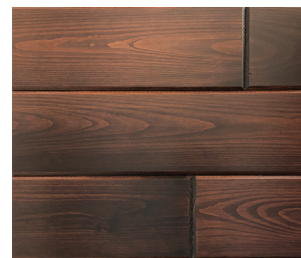

SOUTHERN PINE

NATURAL BEAUTY, STRENGTH AND VALUE

SOUTHERN PINE EBONY

ELEVATE YOUR SPACE WITH THE NATURAL BEAUTY OF WOOD CEILINGS & WALLS

CREATE A WARM AND INVITING SPACE YOU CAN ENJOY FOR YEARS TO COME.

Synergy Southern Pine is handcrafted to showcase the natural color, grain and smooth texture of each board. Southern Pine features a pale yellow to reddish brown tones. Variations in the wood, which can include knot structure, color, and grain patterns, should be expected and is where the beauty of real wood shines.

SOUTHERN PINE COLONIAL

SOUTHERN PINE WEATHERED GREY

SOUTHERN PINE AVAILABLE COLORS

AUBURN

BORDEAUX

CLEAR

COLONIAL

EBONY

HONEY

MOCHA

WEATHERED GREY

E-PECK® (ALL COLORS)

C-GRADE (ALL COLORS)

MATCHING MOLDINGS AVAILABLE

VISIT YOUR LOCAL DEALER FOR FREE SAMPLES OR USE THIS QR TAG WITH YOUR SMARTPHONE CAMERA. VISIT US ONLINE FOR MORE PHOTOS, TRIM OPTIONS, INSTALLTION TIPS & RESOURCES