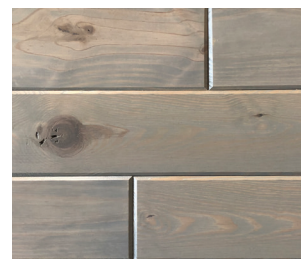

SOUTHERN PINE

NATURAL BEAUTY, STRENGTH AND VALUE

SOUTHERN PINE EBONY

ELEVATE YOUR SPACE WITH THE NATURAL BEAUTY OF WOOD CEILINGS & WALLS

CREATE A WARM AND INVITING SPACE YOU CAN ENJOY FOR YEARS TO COME.

Synergy Southern Pine is handcrafted to showcase the natural color, grain and smooth texture of each board. Southern Pine features a pale yellow to reddish brown tones. Variations in the wood, which can include knot structure, color, and grain patterns, should be expected and is where the beauty of real wood shines.

Synergy Wood[®] manufactures pre-finished wood paneling for ceilings and walls used by homeowners and contractors, eliminating the unforeseen challenges of finishing wood at the jobsite.

- ✓ Prefinished: No Sanding, Staining or Finishing On-site
- ✓ Color Selection and Project Estimating Simplified
- ✓ Reduces Skilled Labor at Jobsite
- ✓ V-Joint & Nickel Joint T&G with End Matching
- ✓ Proudly Handcrafted in America

SOUTHERN PINE COLONIAL

SOUTHERN PINE WEATHERED GREY

SOUTHERN PINE AVAILABLE COLORS

AUBURN

BORDEAUX

CLEAR

COLONIAL

EBONY

HONEY

MOCHA

WEATHERED GREY

E-PECK® (ALL COLORS)

C-GRADE (ALL COLORS)

MATCHING MOLDINGS AVAILABLE

VISIT YOUR LOCAL DEALER FOR FREE SAMPLES OR USE THIS QR TAG WITH YOUR SMARTPHONE CAMERA. VISIT US ONLINE FOR MORE PHOTOS, TRIM OPTIONS, INSTALLTION TIPS & RESOURCES