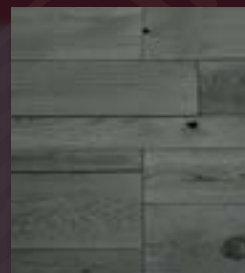

Our rustic boards are hand selected and prefinished. No need to prep walls, struggle with messy glues or peel and stick tape.

Rustic Barnwood is kiln-dried, sustainable Cypress wood - handcrafted in five widths, each width having a slight variation in thickness, adding depth and texture for a dramatic, reclaimed wood look. Each plank is tongue & grooved and end matched - making installation simple and easy.

Great for accent walls, ceilings, exterior covered porches, barn doors, headboards, columns, kitchen backsplash and more.

RUSTIC BARNWOOD

By SYNERGY WOOD

SPECIFICATIONS

SPECIFICATION	DESCRIPTION
APPLICATION	INTERIOR WALL AND CEILING & EXTERIOR COVERED PORCHES
SPECIES	CYPRESS
PATTERN	SQUARE EDGE T&G
WIDTH	VARIATIONS IN FACE WIDTH: (3 EA.) 2", 5", 7"; (2 EA.) 3", 4"
THICKNESS	DIFFERING THICKNESS
END MATCH	SQUARE
LENGTHS	70"
PACKAGING	13 PIECES PER BOX 27.22 SQUARE FEET PER BOX
WEIGHT	57 LBS PER BOX
SURFACE	ROUGH SAWN; WIRE BRUSHED
FINISH	MULTI-STEP, LOW SHEEN, ZERO VOC FINISH
COLORS	TAVERN, GHOST, SADDLE, ASH, SANDSTONE & GREYSTONE

TRIM BOARDS	
THICKNESS	3/4"
WIDTH	3 1/2" FACE
LENGTH	120"

Rustic Barnwood also available in 5" & 7" wide face in random lengths (3' to 10') in 4 pc bundles.

TAVERN

SANDSTONE

GHOST

SADDLE

ASH

GREYSTONE

Rustic Barnwood comes in 6 artisan colors. Use alone or mix and match to create your own unique look.

RBW02022020

3031 S Mellonville Ave
Sanford, FL 32773
info@synergywood.com

tf: 866.791.6714
o: 321.397.2000
f: 407.679.1108