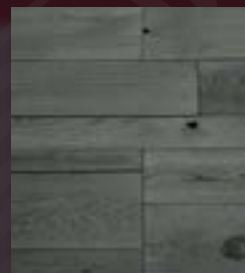

Our rustic boards are hand selected and prefinished. No need to prep walls, struggle with messy glues or peel and stick tape.

Rustic Barnwood is kiln-dried, sustainable Cypress wood - handcrafted in five widths, each width having a slight variation in thickness, adding depth and texture for a dramatic, reclaimed wood look. Each plank is tongue & grooved and end matched - making installation simple and easy.

Great for accent walls, ceilings, barn doors, headboards, columns, kitchen backsplash and more. Rustic Barnwood is for interior use only.

RUSTIC BARNWOOD

By SYNERGY WOOD

SPECIFICATIONS

SPECIFICATION	DESCRIPTION
APPLICATION	INTERIOR WALL AND CEILING
SPECIES	CYPRESS
PATTERN	SQUARE EDGE T&G
WIDTH	VARIATIONS IN FACE WIDTH: (3 EA.) 2", 5", 7"; (2 EA.) 3", 4"
THICKNESS	DIFFERING THICKNESS
END MATCH	SQUARE
LENGTHS	70"
PACKAGING	13 PIECES PER BOX 27.22 SQUARE FEET PER BOX
WEIGHT	57 LBS PER BOX
SURFACE	ROUGH SAWN; WIRE BRUSHED
FINISH	MULTI-STEP, LOW SHEEN, ZERO VOC FINISH
COLORS	TAVERN, GHOST, SADDLE, ASH, SANDSTONE & GREYSTONE

TRIM BOARDS	
THICKNESS	3/4"
WIDTH	3 1/2" FACE
LENGTH	120"

Rustic Barnwood also available in 5" & 7" wide face in random lengths (3' to 10') in 4 pc bundles.

TAVERN

SANDSTONE

GHOST

SADDLE

ASH

GREYSTONE

Rustic Barnwood comes in 6 artisan colors. Use alone or mix and match to create your own unique look.

RBW12182019

3031 S Mellonville Ave
Sanford, FL 32773
info@synergywood.com

tf: 866.791.6714
o: 321.397.2000
f: 407.679.1108