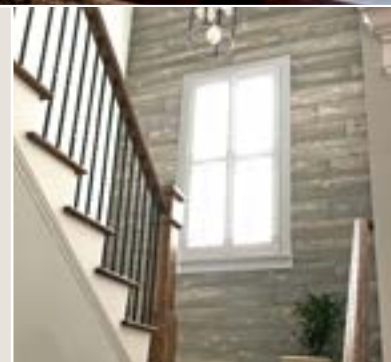

TRIM BOARDS	
THICKNESS	3/4"
WIDTH	3 1/2" FACE
LENGTH	120"